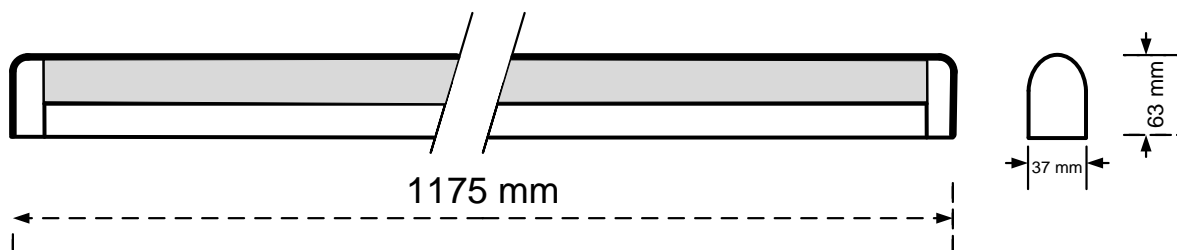

804-115

General Information

Order Code	804-115
Product Description	CYFELCO MIRRORL 1X28W DIM
Application	Store shelves, kitchens, bathrooms, restaurants, vessel cabins, hotel rooms, waiting rooms.
Installation	Ceiling, Wall Surface Mounted Luminaire
Luminaire type	Mirror Light for T5 Lamps
Light Source	T5 Fluorescent Tube
Number of light sources	1 pc (not included)
Gear	Vossloh-Schwabe Dimmable Electronic Ballast (HF)
Dimming	Dimmable
Standards	2014/30/EU Electromagnetic Compatibility Directive 2014/35/EU Low Voltage Directive
CE mark	Yes
Warranty	X years

Electrical Data

Lamp Power	28 W
Input voltage	220-240 V
Input Frequency	50-60 Hz
Protection class	Class I

Mechanical Characteristics

Housing Material	Sheet steel 0,5mm
Surface Finish	White powder coating (RAL 9003)
Optical Cover	Matt PMMA
Ingress protection code	IP 40
Mechanical impact protection code	IK03
Dimensions LxWxH	1175x37x63 mm

Logistics

Packing	1 pc per resistant carton
Net weight	xx kg
Gross weight	xx kg
Volume	Xx m ³

Dimensional Drawing

ELMASCO INDUSTRIES S.A.

Head Office : 44 K. Palama, 14343 N. Chalkidona, Athens, Greece
 Production Plant : Ag. Adrianos, 21100 Nafplio, Greece
 Email: elmasco@elmasco.eu